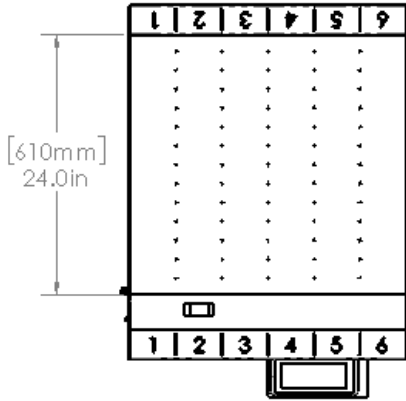

Electric Staging Griddle

GSL6S CSA Model - Delta Wiring Configuration				
VOLTAGE 3Ph 50/60 Hz	POWER (W)	MAX CURRENT (A)		
		L1	L2	L3
200V	6250	18.0	18.0	18.0
208V	6760	18.8	18.8	18.8
220V	7563	19.8	19.8	19.8
230V	8266	20.7	20.7	20.7
240V	9000	21.7	21.7	21.7

Welbilt reserves the right to make changes to the design or specifications without prior notice.