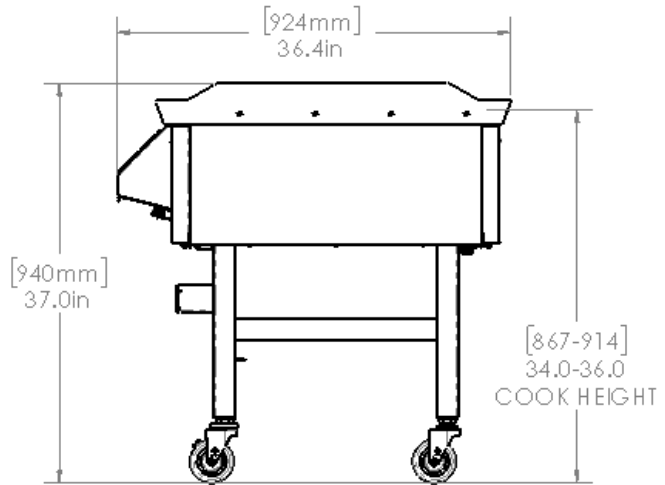

Electric Staging Griddle

GSL6S CSA Model - Delta Wiring Configuration				
VOLTAGE 3Ph 50/60 Hz	POWER (W)	MAX CURRENT (A)		
		L1	L2	L3
200V	6250	18.0	18.0	18.0
208V	6760	18.8	18.8	18.8
220V	7563	19.8	19.8	19.8
230V	8266	20.7	20.7	20.7
240V	9000	21.7	21.7	21.7

Welbilt reserves the right to make changes to the design or specifications without prior notice.