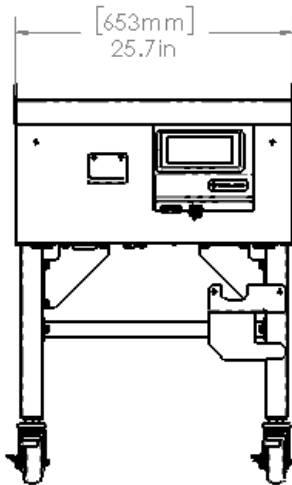

Electric Staging Griddle

GSL6S CSA Model - Delta Wiring Configuration				
VOLTAGE 3Ph 50/60 Hz	POWER (W)	MAX CURRENT (A)		
		L1	L2	L3
200V	6250	18.0	18.0	18.0
208V	6760	18.8	18.8	18.8
220V	7563	19.8	19.8	19.8
230V	8266	20.7	20.7	20.7
240V	9000	21.7	21.7	21.7

Welbilt reserves the right to make changes to the design or specifications without prior notice.