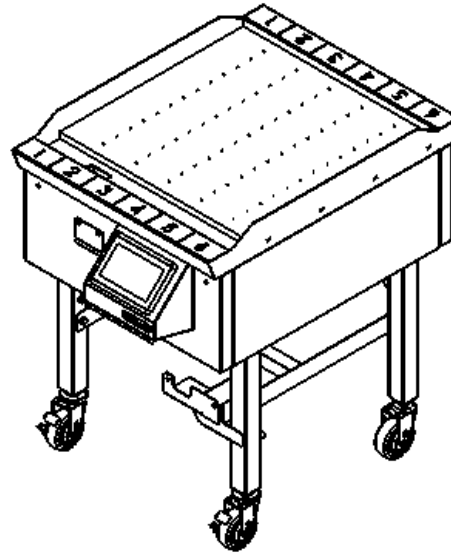

Electric Staging Griddle

GSL6S CSA Model - Delta Wiring Configuration				
VOLTAGE 3Ph 50/60 Hz	POWER (W)	MAX CURRENT (A)		
		L1	L2	L3
200V	6250	18.0	18.0	18.0
208V	6760	18.8	18.8	18.8
220V	7563	19.8	19.8	19.8
230V	8266	20.7	20.7	20.7
240V	9000	21.7	21.7	21.7

Welbilt reserves the right to make changes to the design or specifications without prior notice.